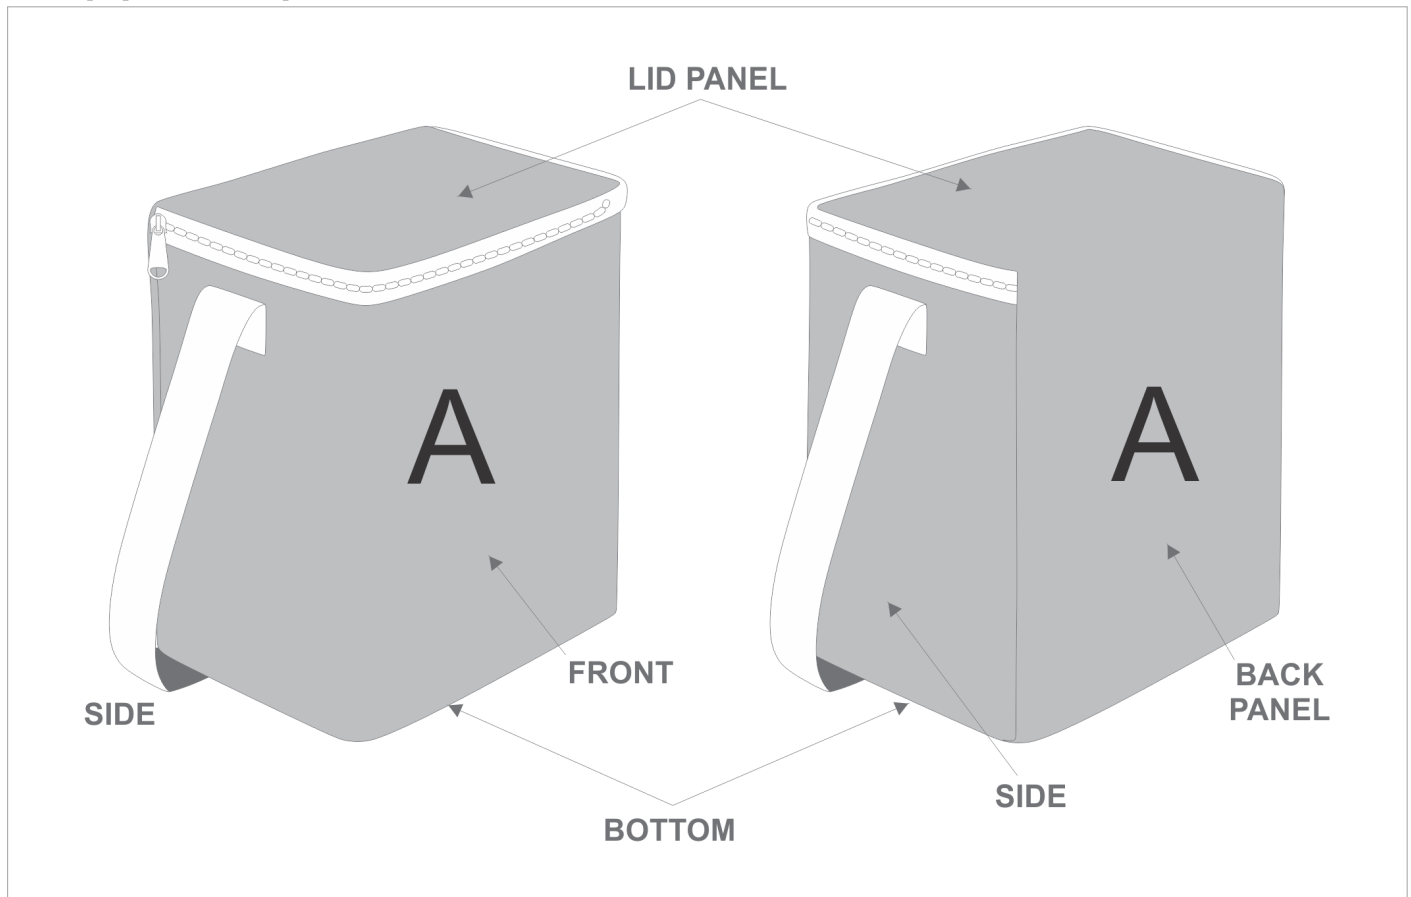

CC-HP-16-G

Hoppla Alps RPET Stitch-Bond 27-Litre Cooler

Need to know:

- Includes 1-Position Sublimation (setup fees apply)
- **Please Note: We cannot guarantee 100% logo Alignment on all Brandable Panels**

Branding Options:

Position A

1. Custom Sublimation A (CPSUB-A)
Full Colour
Size: 1156mm wide x 840mm high